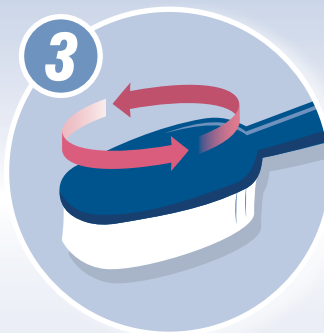

How to brush

1
Use a pea-sized amount of toothpaste.

2
Aim the toothbrush at an angle towards the gum line.

3
Use a gentle circular motion.

4
Repeat on the inside surfaces.

5
Use a light back and forth motion on the chewing surfaces.

Denture care

- Clean dentures with a denture brush or toothbrush, mild soap and water over a soft towel or half filled hand basin.*
- Clean all surfaces to remove plaque and food debris.*
- Store dentures in a container of water overnight.*