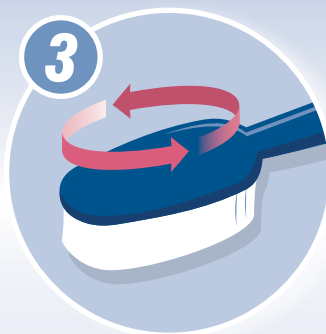

How to brush

1
Use a pea-sized amount of toothpaste.

2
Aim the toothbrush at an angle towards the gum line.

3
Use a gentle circular motion.

4
Repeat on the inside surfaces.

5
Use a light back and forth motion on the chewing surfaces.

Denture care

- Clean dentures with a denture brush or toothbrush, mild soap and water over a soft towel or half filled hand basin.*
- Clean all surfaces to remove plaque and food debris.*
- Store dentures in a container of water overnight.*